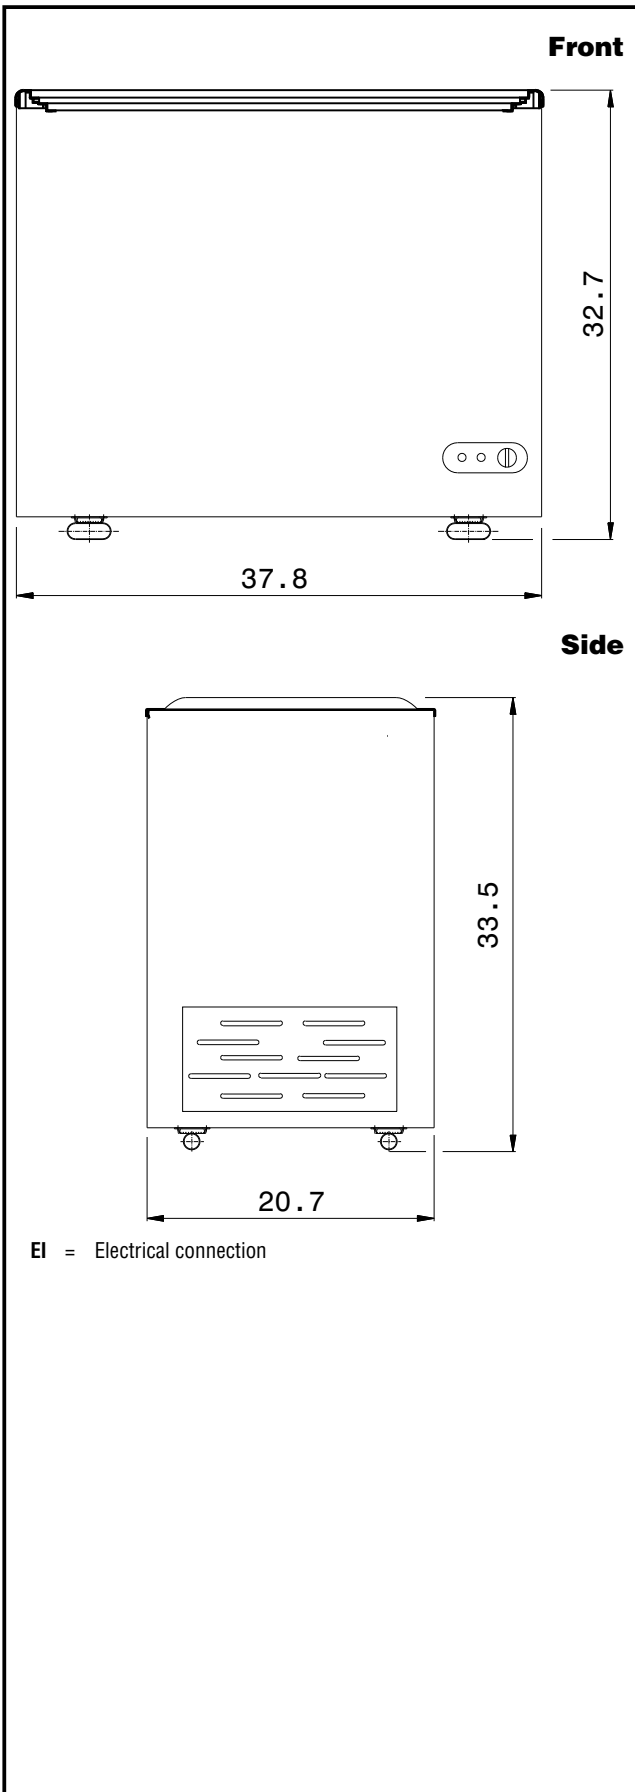

Electric

Supply voltage:

738090 (KCNF073WS) 115 V/1 ph/60 Hz

Electrical power, max:

0.3 kW

Plug type:

USA NEMA 5-15P

Capacity:

Capacity: 7 ft.³

Key Information:

External dimensions, Width: 37 13/16" (960 mm)

External dimensions, Depth: 20 11/16" (525 mm)

External dimensions, Height: 33 1/16" (840 mm)

Internal dimensions, Width: 32 1/16" (814 mm)

Internal dimensions, Height: 27 1/4" (692 mm)

Internal dimensions, Depth: 14 7/8" (378mm)

Net weight: 88 lbs (40 kg)

Shipping width: 23 1/32" (585 mm)

Shipping height: 34 5/8" (880 mm)

Shipping weight: 88 lbs (40 kg)

Shipping volume: 18.27 ft³ (0.52 m³)

Refrigeration Data

Refrigerant type: R600a

Operating temperature min.: -10 °F

Operating temperature max.: ISO 9001; ISO 14001 °F

**Chest Freezer
Sliding Glass Lid Novelty Freezer 38" Long**

The company reserves the right to make modifications to the products without prior notice. All information correct at time of printing.

2024.07.09